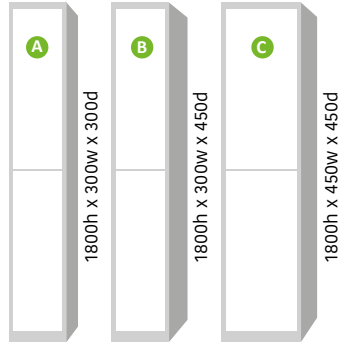

single door lockers

- A 270/1410h x 235w x 275d
- B 270/1410h x 235w x 425d
- C 270/1410h x 385w x 425d

two door lockers

- A 835h x 235w x 275d
- B 835h x 235w x 425d
- C 835h x 385w x 425d

three door lockers

- A 540h x 235w x 275d
- B 540h x 235w x 425d

four door lockers

- A 400h x 235w x 275d
- B 400h x 235w x 425d
- C 400h x 385w x 425d

five door lockers

- A 310h x 235w x 275d
- B 310h x 235w x 425d

six door lockers

- A 260h x 235w x 275d
- B 260h x 235w x 425d

eight door lockers

- A 185h x 235w x 275d
- B 185h x 235w x 425d

personal effects lockers

- A 180h x 165w x 135d
- B 75h x 165w x 135d
- C 150h x 165w x 355d

combi locker

- A 270h x 385w x 425d
- B 1410h x 175w x 425d
- C 260h x 190w x 425d
- D 260h x 190w x 425d
- E 260h x 190w x 425d
- F 555h x 190w x 425d

clean & dirty locker

- A 270h x 385w x 425d
- B 1410h x 175w x 425d
- C 1410h x 175w x 425d