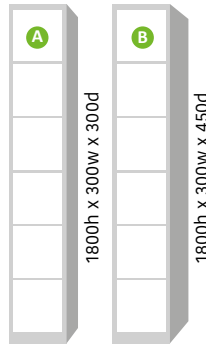

single door lockers

- A 270/1410h x 235w x 275d
- B 270/1410h x 235w x 425d
- C 270/1410h x 385w x 425d

two door lockers

- A 835h x 235w x 275d
- B 835h x 235w x 425d
- C 835h x 385w x 425d

three door lockers

- A 540h x 235w x 275d
- B 540h x 235w x 425d

four door lockers

- A 400h x 235w x 275d
- B 400h x 235w x 425d
- C 400h x 385w x 425d

five door lockers

- A 310h x 235w x 275d
- B 310h x 235w x 425d

six door lockers

- A 260h x 235w x 275d
- B 260h x 235w x 425d

eight door lockers

- A 185h x 235w x 275d
- B 185h x 235w x 425d

personal effects lockers

- A 180h x 165w x 135d
- B 75h x 165w x 135d
- C 150h x 165w x 355d

combi locker

- A 270h x 385w x 425d
- B 1410h x 175w x 425d
- C 260h x 190w x 425d
- D 260h x 190w x 425d
- E 260h x 190w x 425d
- F 555h x 190w x 425d

clean & dirty locker

- A 270h x 385w x 425d
- B 1410h x 175w x 425d
- C 1410h x 175w x 425d