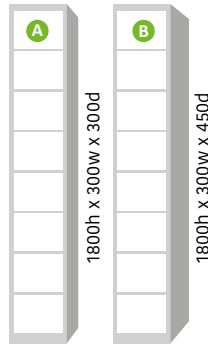

single door lockers

- A 270/1410h x 235w x 275d
- B 270/1410h x 235w x 425d
- C 270/1410h x 385w x 425d

two door lockers

- A 835h x 235w x 275d
- B 835h x 235w x 425d
- C 835h x 385w x 425d

three door lockers

- A 540h x 235w x 275d
- B 540h x 235w x 425d

four door lockers

- A 400h x 235w x 275d
- B 400h x 235w x 425d
- C 400h x 385w x 425d

five door lockers

- A 310h x 235w x 275d
- B 310h x 235w x 425d

six door lockers

- A 260h x 235w x 275d
- B 260h x 235w x 425d

eight door lockers

- A 185h x 235w x 275d
- B 185h x 235w x 425d

personal effects lockers

- A 180h x 165w x 135d
- B 75h x 165w x 135d
- C 150h x 165w x 355d

combi locker

- A 270h x 385w x 425d
- B 1410h x 175w x 425d
- C 260h x 190w x 425d
- D 260h x 190w x 425d
- E 260h x 190w x 425d
- F 555h x 190w x 425d

clean & dirty locker

- A 270h x 385w x 425d
- B 1410h x 175w x 425d
- C 1410h x 175w x 425d