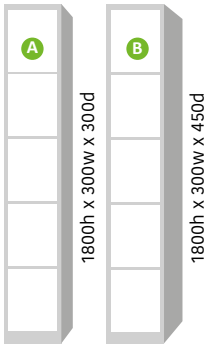

single door lockers

- A 270/1410h x 235w x 275d
- B 270/1410h x 235w x 425d
- C 270/1410h x 385w x 425d

two door lockers

- A 835h x 235w x 275d
- B 835h x 235w x 425d
- C 835h x 385w x 425d

three door lockers

- A 540h x 235w x 275d
- B 540h x 235w x 425d

four door lockers

- A 400h x 235w x 275d
- B 400h x 235w x 425d
- C 400h x 385w x 425d

five door lockers

- A 310h x 235w x 275d
- B 310h x 235w x 425d

six door lockers

- A 260h x 235w x 275d
- B 260h x 235w x 425d

eight door lockers

- A 185h x 235w x 275d
- B 185h x 235w x 425d

personal effects lockers

- A 180h x 165w x 135d
- B 75h x 165w x 135d
- C 150h x 165w x 355d

combi locker

- A 270h x 385w x 425d
- B 1410h x 175w x 425d
- C 260h x 190w x 425d
- D 260h x 190w x 425d
- E 260h x 190w x 425d
- F 555h x 190w x 425d

clean & dirty locker

- A 270h x 385w x 425d
- B 1410h x 175w x 425d
- C 1410h x 175w x 425d