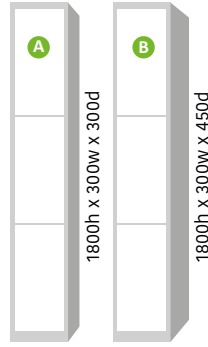

single door lockers

- A 270/1410h x 235w x 275d
- B 270/1410h x 235w x 425d
- C 270/1410h x 385w x 425d

two door lockers

- A 835h x 235w x 275d
- B 835h x 235w x 425d
- C 835h x 385w x 425d

three door lockers

- A 540h x 235w x 275d
- B 540h x 235w x 425d

four door lockers

- A 400h x 235w x 275d
- B 400h x 235w x 425d
- C 400h x 385w x 425d

five door lockers

- A 310h x 235w x 275d
- B 310h x 235w x 425d

six door lockers

- A 260h x 235w x 275d
- B 260h x 235w x 425d

eight door lockers

- A 185h x 235w x 275d
- B 185h x 235w x 425d

personal effects lockers

- A 180h x 165w x 135d
- B 75h x 165w x 135d
- C 150h x 165w x 355d

combi locker

- A 270h x 385w x 425d
- B 1410h x 175w x 425d
- C 260h x 190w x 425d
- D 260h x 190w x 425d
- E 260h x 190w x 425d
- F 555h x 190w x 425d

clean & dirty locker

- A 270h x 385w x 425d
- B 1410h x 175w x 425d
- C 1410h x 175w x 425d