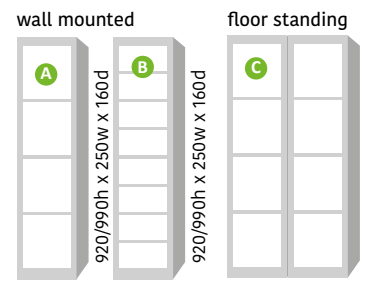

single door lockers

- A 270/1410h x 235w x 275d
- B 270/1410h x 235w x 425d
- C 270/1410h x 385w x 425d

two door lockers

- A 835h x 235w x 275d
- B 835h x 235w x 425d
- C 835h x 385w x 425d

three door lockers

- A 540h x 235w x 275d
- B 540h x 235w x 425d

four door lockers

- A 400h x 235w x 275d
- B 400h x 235w x 425d
- C 400h x 385w x 425d

five door lockers

- A 310h x 235w x 275d
- B 310h x 235w x 425d

six door lockers

- A 260h x 235w x 275d
- B 260h x 235w x 425d

eight door lockers

- A 185h x 235w x 275d
- B 185h x 235w x 425d

personal effects lockers

- A 180h x 165w x 135d
- B 75h x 165w x 135d
- C 150h x 165w x 355d

combi locker

- A 270h x 385w x 425d
- B 1410h x 175w x 425d
- C 260h x 190w x 425d
- D 260h x 190w x 425d
- E 260h x 190w x 425d
- F 555h x 190w x 425d

clean & dirty locker

- A 270h x 385w x 425d
- B 1410h x 175w x 425d
- C 1410h x 175w x 425d